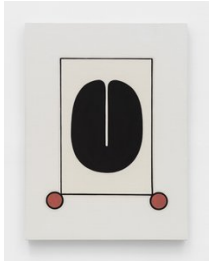

Lily Stockman
Seed, Stone Mirror, Match
September 4 through October 18, 2020

Lily Stockman
Pecans, Marfa, 2020
Oil on linen
14 x 11 in (35.6 x 27.9 cm)
STOC1130

Lily Stockman
Kennedy Meadows, 2020
Oil on linen
14 x 11 in (35.6 x 27.9 cm)
STOC1104

Lily Stockman
New Dahlia, 2020
Oil on linen
14 x 11 in. (35.6 x 27.9 cm)
STOC1131

Lily Stockman
Elysian Valley, 2020
Oil on linen
62 x 50 inches (157.5 x 127 cm)
STOC1112

Lily Stockman
Love-In-A-Mist, 2020
Oil on linen
14 x 11 inches (35.6 x 27.9 cm)
STOC1113

Lily Stockman

Ajmer Highway, 2020

Oil on linen

14 x 11 inches (35.6 x 27.9 cm)

STOC1118

Lily Stockman

Marwari, 2020

Oil on linen

48 x 36 inches (121.9 x 91.4 cm)

STOC1126

Lily Stockman

Benediction, 2020

Oil on linen

14 x 11 inches (35.6 x 27.9 cm)

STOC1119

Lily Stockman