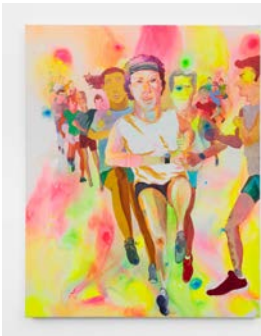

# Charles Moffett

Maggie Ellis

*Strange Strangers*

October 16 through October 20, 2021

Maggie Ellis

*Flash Dancers*, 2021

Oil on canvas

36 by 45 inches (91.4 by 114.3 cm)

ELLIS.2021.31

Maggie Ellis

*IMAX*, 2021

Oil on canvas

36 by 57 inches (91.4 by 144.8 cm)

ELLIS.2021.22

Maggie Ellis

*Runner's High*, 2021

Acrylic and oil on canvas

45 by 36 inches (114.3 by 91.4 cm)

ELLIS.2021.2

Maggie Ellis

*Itchy Summer*, 2021

Oil on canvas

30 by 27 inches (76.2 by 68.6 cm)

ELLIS.2021.25

# Charles Moffett

**Maggie Ellis**  
*The Perfectionist*, 2020  
Oil on canvas  
30 by 27 inches (76.2 by 68.6 cm)  
ELLIS.2021.25

**Maggie Ellis**  
*Outdoor Dining II*, 2021  
Oil on canvas  
42 by 54 inches (106.7 by 137.2 cm)  
ELLIS.2021.30