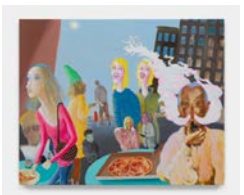

# Charles Moffett

Maggie Ellis

*Strange Strangers*

October 16 through October 20, 2021

Maggie Ellis

*Flash Dancers*, 2021

Oil on canvas

36 by 45 inches (91.4 by 114.3 cm)

Acrylic and oil on canvas

45 by 36 inches (114.3 by 91.4 cm)

ELLIS.2021.2

Maggie Ellis

*Itchy Summer*, 2021

Oil on canvas

30 by 27 inches (76.2 by 68.6 cm)

ELLIS.2021.25

# Charles Moffett

**Maggie Ellis**  
*Paint Nite*, 2021  
Oil on canvas  
45 by 36 inches (114.3 by 91.4 cm)  
ELLIS.2021.28

**Maggie Ellis**  
*Outdoor Dining*, 2020  
Oil on canvas  
36 by 45 inches (91.4 by 114.3 cm)  
ELLIS.2021.20

**Maggie Ellis**  
*Cold Couple*, 2021  
Oil on canvas  
45 by 36 inches (114.3 by 91.4 cm)  
ELLIS.2021.21

**Maggie Ellis**  
*Pizza Party*, 2021  
Oil on canvas  
36 by 45 inches (91.4 by 114.3 cm)  
ELLIS.2021.34