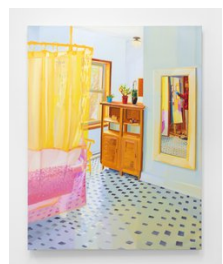

Keiran Brennan Hinton

Schoolhouse Bath, 2021

Oil on canvas

54 x 42 inches (137.2 x 106.7 cm)

HINTON.2021.02