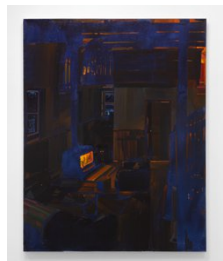

Keiran Brennan Hinton

February Night, 2021

Oil on canvas

54 x 42 inches (137.2 x 106.7 cm)

2021.HINTON.03