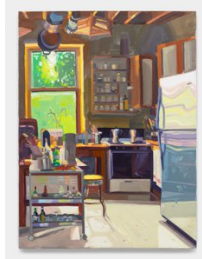

HINTON.2021.01

Keiran Brennan Hinton

Schoolhouse Bath, 2021

Oil on canvas

54 x 42 inches (137.2 x 106.7 cm)

HINTON.2021.02

Keiran Brennan Hinton
September Woodshed, 2020
Oil on canvas
24 x 18 inches (61 x 45.7 cm)
HINTON.2020.15