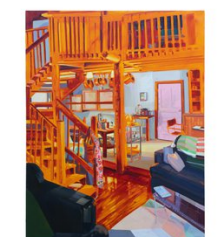

Keiran Brennan Hinton

January Interior, 2021

Oil on canvas

54 x 42 inches (137 x 107 cm)

HINTON.2021.01